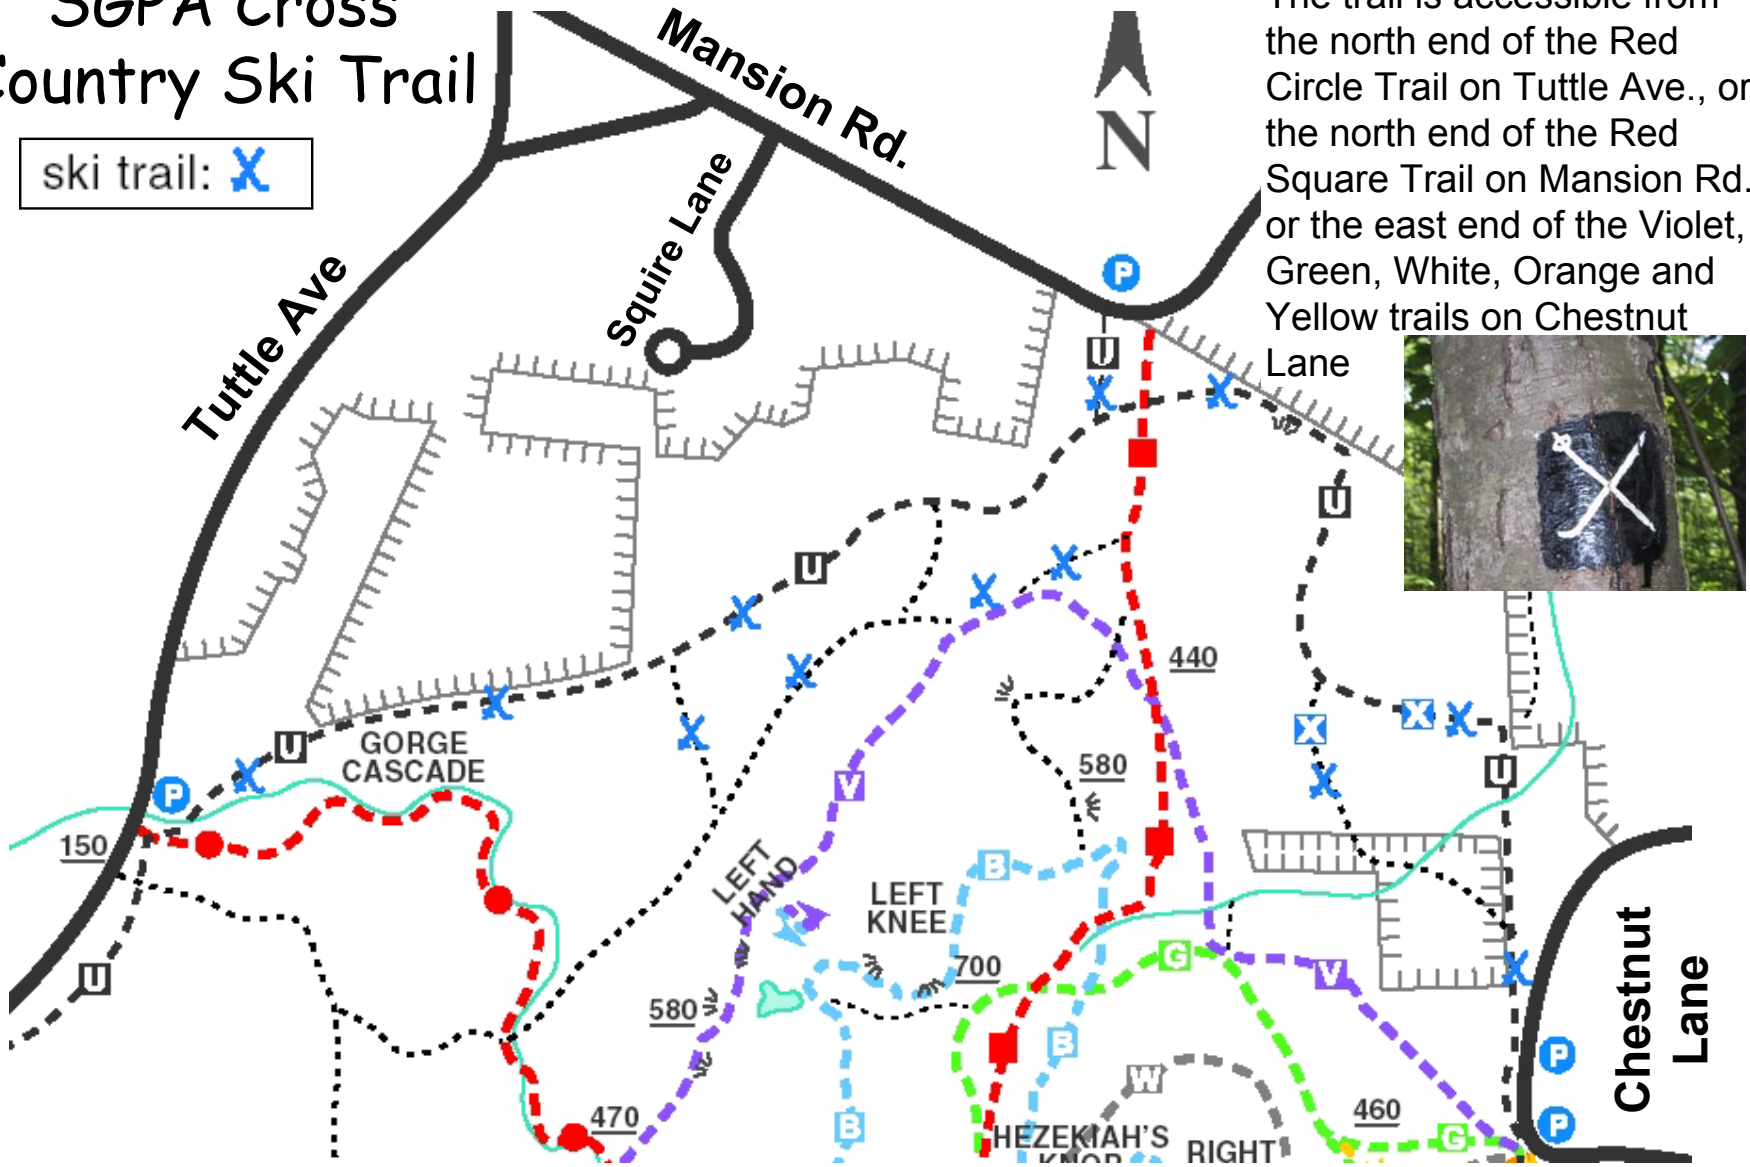

SGPA Cross Country Ski Trail

ski trail: X

The trail is accessible from the north end of the Red Circle Trail on Tuttle Ave., or the north end of the Red Square Trail on Mansion Rd. or the east end of the Violet, Green, White, Orange and Yellow trails on Chestnut Lane